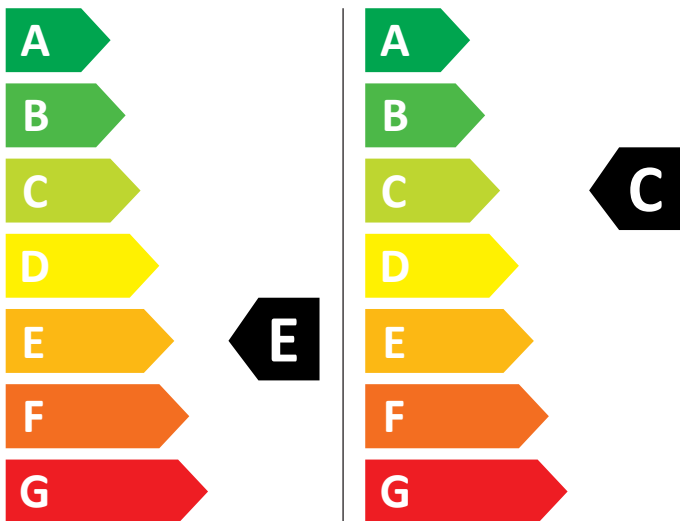

# ENERG

Samsung

WD80T554DBE

326 kWh / 100

63 kWh / 100

5,0 kg

8,0 kg

80 L